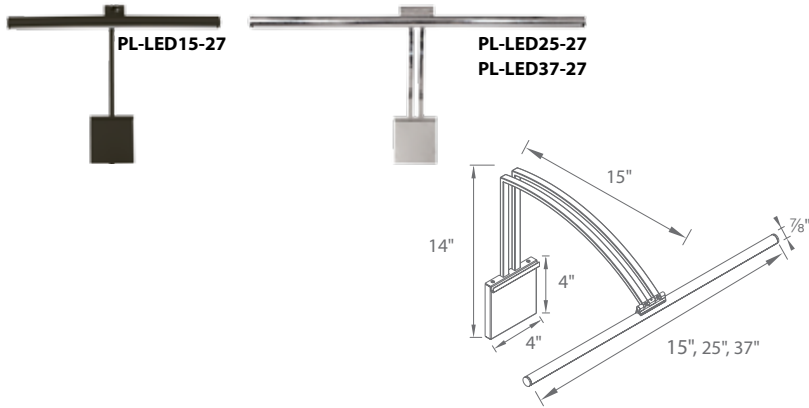

VIBE - model: PL-LED

LED Picture Lights

WAC LIGHTING

Responsible Lighting®

Fixture Type:

Catalog Number:

Project:

Location:

PRODUCT DESCRIPTION

Designed to disappear, the low profile Vibe picture light features a canopy that both hides behind the artwork and serves as the mount. At less than an inch in diameter, the Vibe picture light shrouds the smallest light source available to provide substantial, full spectrum, and high quality lighting. Three lengths with 35 degree rotation accommodates artwork of varying sizes.

FEATURES

- Head rotates 35° up or down
- 110° beam angle
- Meets 2013 California Title 24 Efficiency
- Replaceable LED module
- For portable models, 8 foot cord & plug with 18" wire cover in matching finish included
- 70,000 hour rated life

SPECIFICATIONS

Construction: Aluminum with frosted plastic lens

Power: Integral driver, no remote driver needed

Light Source: Direct wiring or plug-in LED

Mounting: Hard wired and plug-in models available