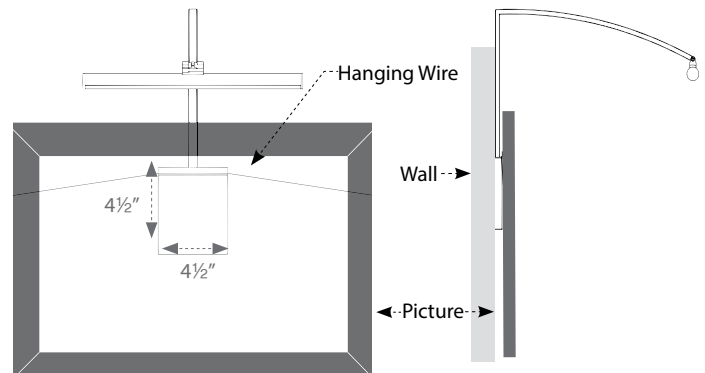

PL-LED -

Example: **PL-LED15-27-BK**

WAC Lighting
www.waclighting.com
Phone (800) 526.2588 • Fax (800) 526.2585

Headquarters/Eastern Distribution Center
44 Harbor Park Drive • Port Washington, NY 11050
Phone (516) 515.5000 • Fax (516) 515.5050

Western Distribution Center
1750 Archibald Avenue • Ontario, CA 91760
Phone (800) 526.2588 • Fax (800) 526.2585